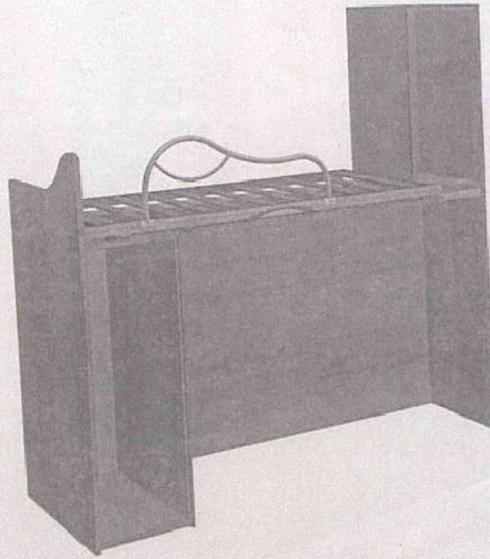

Italiano

● Soppalco "LOGIC FLOW"

English

● "LOGIC FLOW" high sleeper

Français

● Lits combinés "LOGIC FLOW"

Español

● Altillo "LOGIC FLOW"

© Copyright - 2006